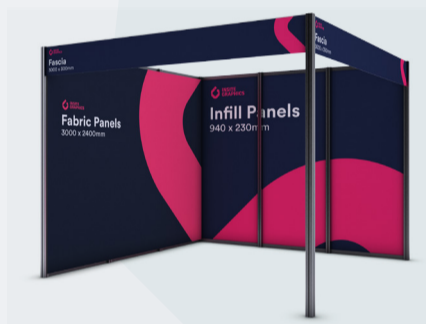

The service is suitable for any stand space

No storage to worry about after the show

Get in touch now

Early booking discounts. Talk to us now.

ECO – FABTEX

Better for you, better for the environment

An ECO conscience choice. Did you know that 90% alternatives for your stand graphics will end up in landfill after only one use. We're proud to be the UK's biggest sustainable exhibitor graphics supplier with a choice of more environmentally friendly graphics.